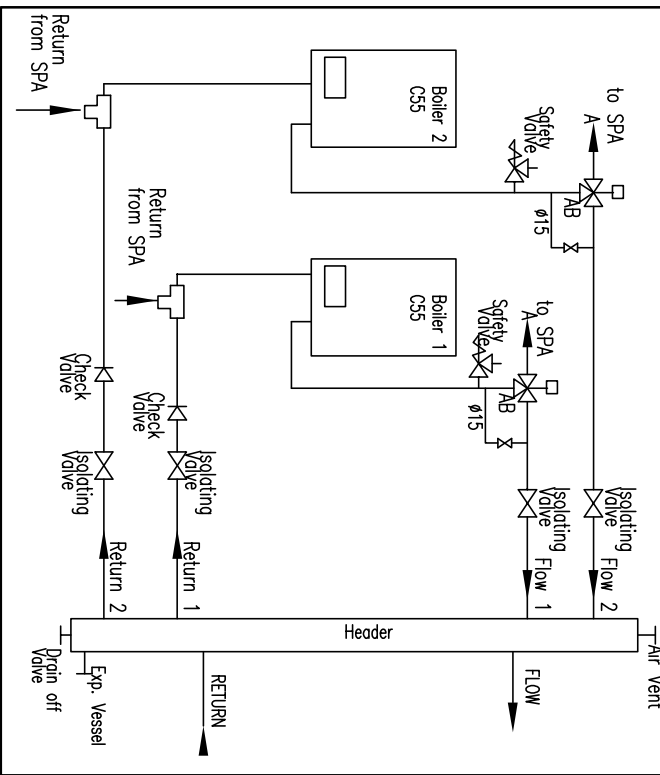

Water Diagram

**2 X CS5  
CH HEADER  
DIVERTER VALVES**

2MC55+RH HDR+DIV VALVES

**KESTON**

**2MC55 L**

Date: 14.11.2004

2 x CS5 FLOOR RIG