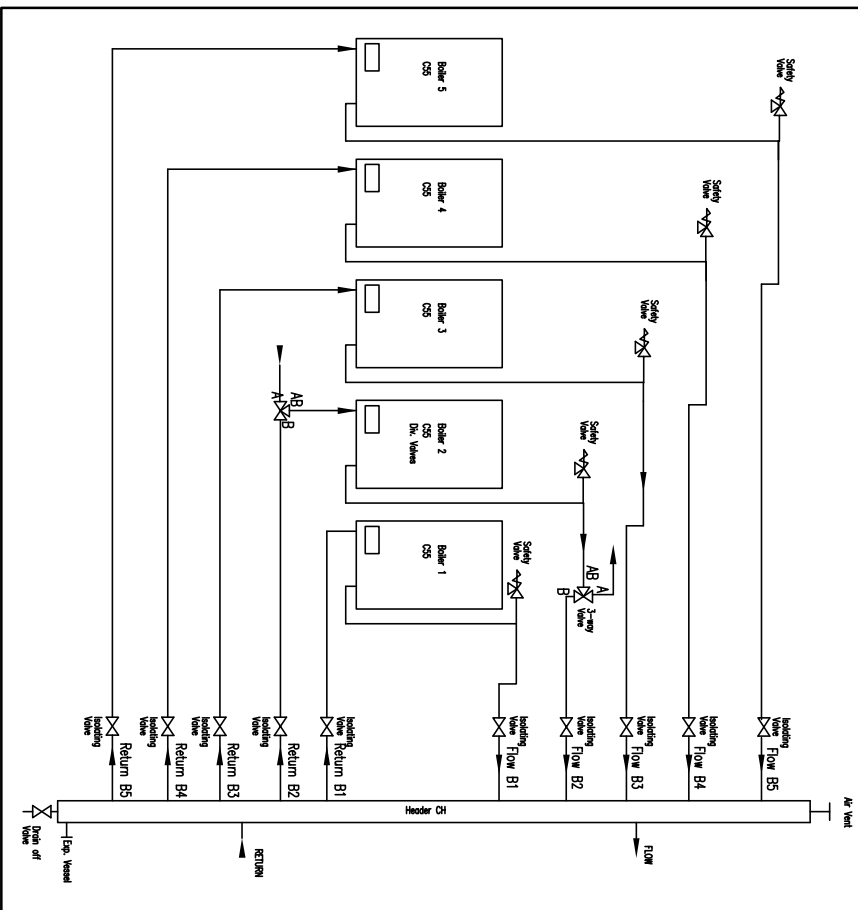

WATER DIAGRAM

**5 x CS5 (2+3)
CH HEADER
DIVERTER VALVES
BACK TO BACK**

SMCS5+RH HDR+DV VALVES BACK TO BACK (2-3)

KESTON

SMCS5

Date: 13.03.2006

5 x CS5 FLOOR RIG