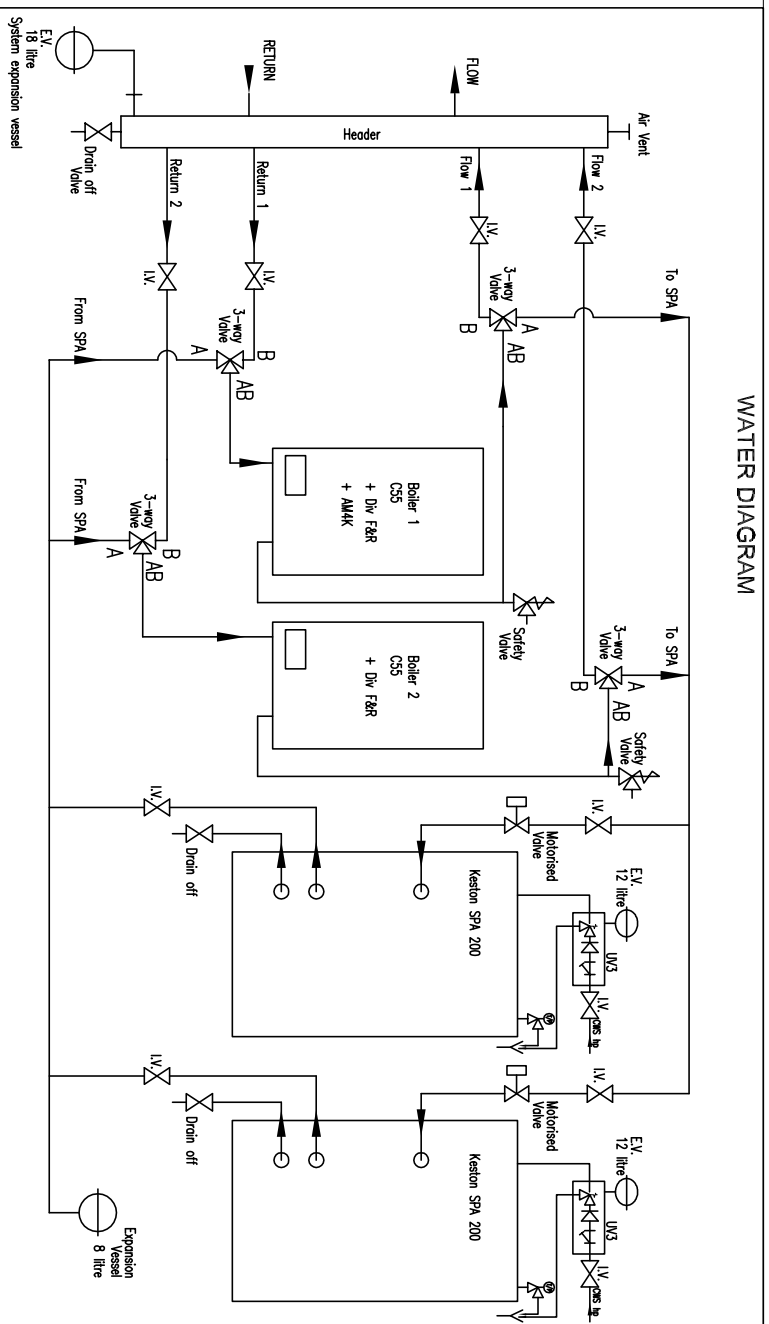

WATER DIAGRAM

2 x CS5  
 2 x 1184.5  
 2 x 1120  
 2 x 288  
 SYSTEM EXPANSION VESSEL  
 SPA EXPANSION VESSEL  
 DIVERTER VALVES

KESTON

ZMC55 + ZSPAZ00

2xCS5+2xSPA200 1184.5x1120x288

Date: 09.08.2008

ZxCS5+2xSPA200 FLOOR NG